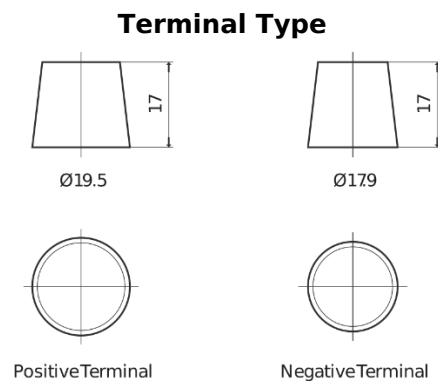

Product overview

Batteries for Trucks, Buses, Construction, Agriculture

StartPRO TG1355

Part number	TG1355
Technology	Flooded
EAN/GTIN	3661024055529
Voltage	12 V
Capacity	135 Ah
CCA	1000 A
Length	514 mm
Width	175 mm
Height	210 mm
Box size	DB8
Polarity	ETN 3
Terminal Type	EN taper post
Hold Down	B3
Weights (subject of variation)	36.00 kg