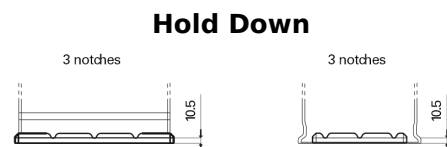

Product overview

Batteries for Trucks, Buses, Construction, Agriculture

StartPRO TG1355

Part number	TG1355
Technology	Flooded
EAN/GTIN	3661024055529
Voltage	12 V
Capacity	135 Ah
CCA	1000 A
Length	514 mm
Width	175 mm
Height	210 mm
Box size	DB8
Polarity	ETN 3
Terminal Type	EN taper post
Hold Down	B3
Weights (subject of variation)	36.00 kg