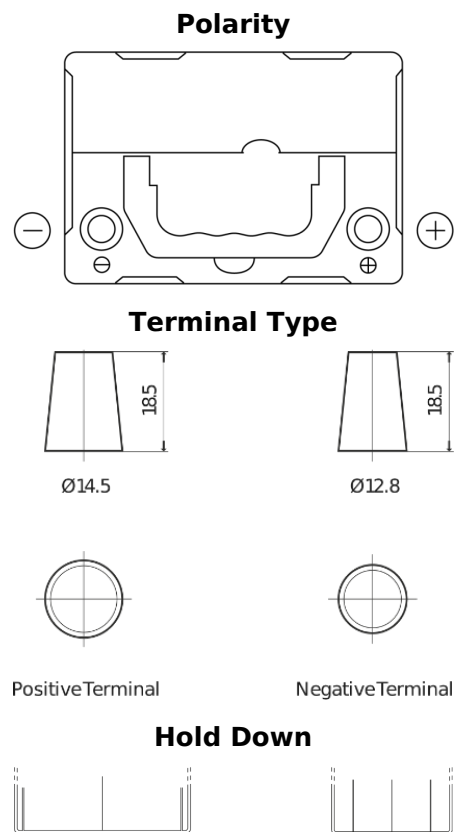

**Product overview**

Batteries for Cars

**Formula FB356**

Part number	FB356
Technology	Flooded
EAN/GTIN	3661024044332
Voltage	12 V
Capacity	35.0 Ah
CCA	240 A
Length	187 mm
Width	127 mm
Height	220 mm
Box size	B19
Polarity	ETN 0
Terminal Type	JIS taper post
Hold Down	B0
Weights (subject of variation)	8.90 kg