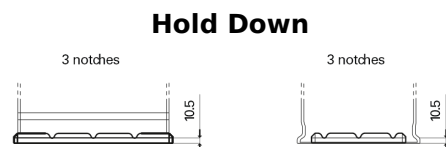

Product overview

Batteries for Trucks, Buses, Construction, Agriculture

StartPRO FG1355

Part number	FG1355
Technology	Flooded
EAN/GTIN	3661024045520
Voltage	12 V
Capacity	135 Ah
CCA	1000 A
Length	514 mm
Width	175 mm
Height	210 mm
Box size	DB8
Polarity	ETN 3
Terminal Type	EN taper post
Hold Down	B3
Weights (subject of variation)	36.00 kg