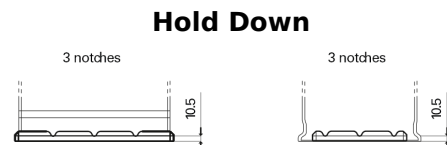

Product overview

Batteries for Trucks, Buses, Construction, Agriculture

StartPRO EG1355

Part number	EG1355
Technology	Flooded
EAN/GTIN	3661024035521
Voltage	12 V
Capacity	135 Ah
CCA	1000 A
Length	514 mm
Width	175 mm
Height	210 mm
Box size	DB8
Polarity	ETN 3
Terminal Type	EN taper post
Hold Down	B3
Weights (subject of variation)	36.00 kg