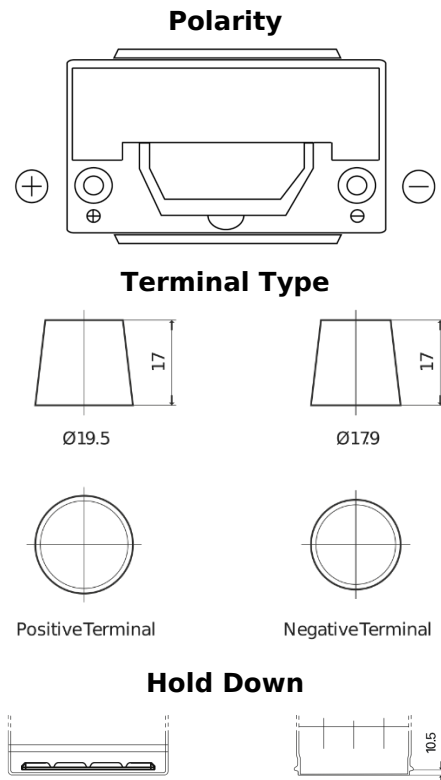

**Product overview**

Batteries for Cars

**Formula Xtreme FA955**

Part number	FA955
Technology	Flooded
EAN/GTIN	3661024044196
Voltage	12 V
Capacity	95.0 Ah
CCA	800 A
Length	306 mm
Width	173 mm
Height	222 mm
Box size	D31
Polarity	ETN 1
Terminal Type	EN taper post
Hold Down	Korean B1
Weights (subject of variation)	21.40 kg