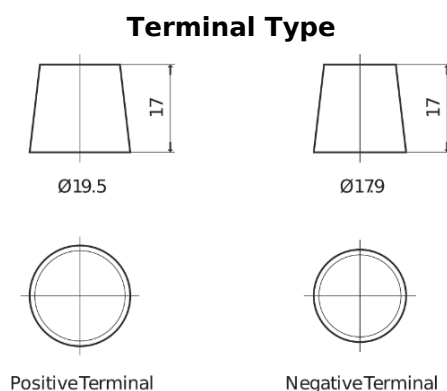

**Product overview**

Batteries for Cars

**Formula Xtreme FA954**

Part number	FA954
Technology	Flooded
EAN/GTIN	3661024044189
Voltage	12 V
Capacity	95.0 Ah
CCA	800 A
Length	306 mm
Width	173 mm
Height	222 mm
Box size	D31
Polarity	ETN 0
Terminal Type	EN taper post
Hold Down	Korean B1
Weights (subject of variation)	21.40 kg