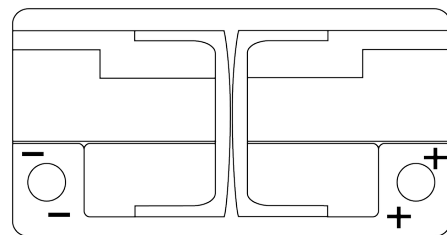

Product overview

Batteries for Cars

Formula Xtreme FA852

Part number	FA852
Technology	Flooded
EAN/GTIN	3661024044295
Voltage	12 V
Capacity	85.0 Ah
CCA	800 A
Length	315 mm
Width	175 mm
Height	175 mm
Box size	LB4
Polarity	ETN 0
Terminal Type	EN taper post
Hold Down	B13
Weights (subject of variation)	18.60 kg

Polarity

Terminal Type

Ø19.5

Ø17.9

Positive Terminal

Negative Terminal

Hold Down

5 notches