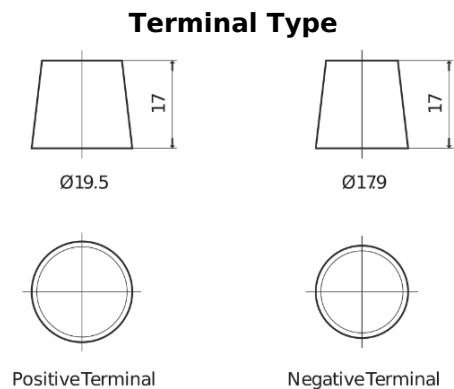

Product overview

Batteries for Cars

Formula Xtreme FA755

Part number	FA755
Technology	Flooded
EAN/GTIN	3661024044172
Voltage	12 V
Capacity	75.0 Ah
CCA	630 A
Length	270 mm
Width	173 mm
Height	222 mm
Box size	D26
Polarity	ETN 1
Terminal Type	EN taper post
Hold Down	Korean B1+B6
Weights (subject of variation)	17.40 kg