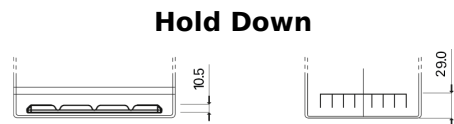

Product overview

Batteries for Cars

Formula Xtreme FA755

Part number	FA755
Technology	Flooded
EAN/GTIN	3661024044172
Voltage	12 V
Capacity	75.0 Ah
CCA	630 A
Length	270 mm
Width	173 mm
Height	222 mm
Box size	D26
Polarity	ETN 1
Terminal Type	EN taper post
Hold Down	Korean B1+B6
Weights (subject of variation)	17.40 kg