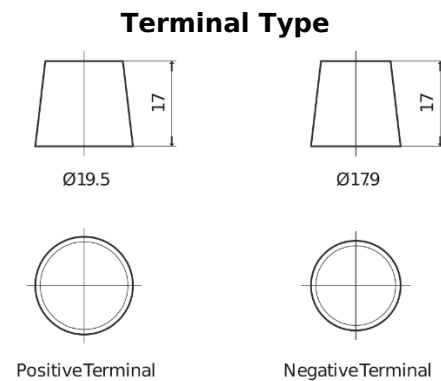

Product overview

Batteries for Cars

Premium EA955

Part number	EA955
Technology	Flooded
EAN/GTIN	3661024034197
Voltage	12 V
Capacity	95 Ah
CCA	800 A
Length	306 mm
Width	173 mm
Height	222 mm
Box size	D31
Polarity	ETN 1
Terminal Type	EN taper post
Hold Down	Korean B1
Weights (subject of variation)	21.40 kg