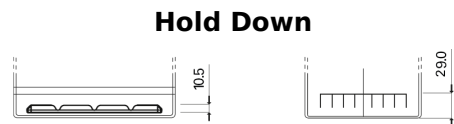

**Product overview**

Batteries for Cars

**Formula Xtreme FA754**

Part number	FA754
Technology	Flooded
EAN/GTIN	3661024044165
Voltage	12 V
Capacity	75.0 Ah
CCA	630 A
Length	270 mm
Width	173 mm
Height	222 mm
Box size	D26
Polarity	ETN 0
Terminal Type	EN taper post
Hold Down	Korean B1+B6
Weights (subject of variation)	17.40 kg