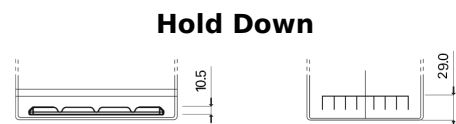

**Product overview**

Batteries for Cars

**Formula Xtreme FA754**

Part number	FA754
Technology	Flooded
EAN/GTIN	3661024044165
Voltage	12 V
Capacity	75.0 Ah
CCA	630 A
Length	270 mm
Width	173 mm
Height	222 mm
Box size	D26
Polarity	ETN 0
Terminal Type	EN taper post
Hold Down	Korean B1+B6
Weights (subject of variation)	17.40 kg