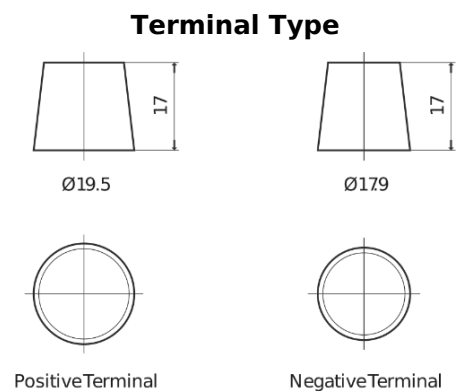

**Product overview**

Batteries for Cars

**Formula Xtreme FA754**

Part number	FA754
Technology	Flooded
EAN/GTIN	3661024044165
Voltage	12 V
Capacity	75.0 Ah
CCA	630 A
Length	270 mm
Width	173 mm
Height	222 mm
Box size	D26
Polarity	ETN 0
Terminal Type	EN taper post
Hold Down	Korean B1+B6
Weights (subject of variation)	17.40 kg