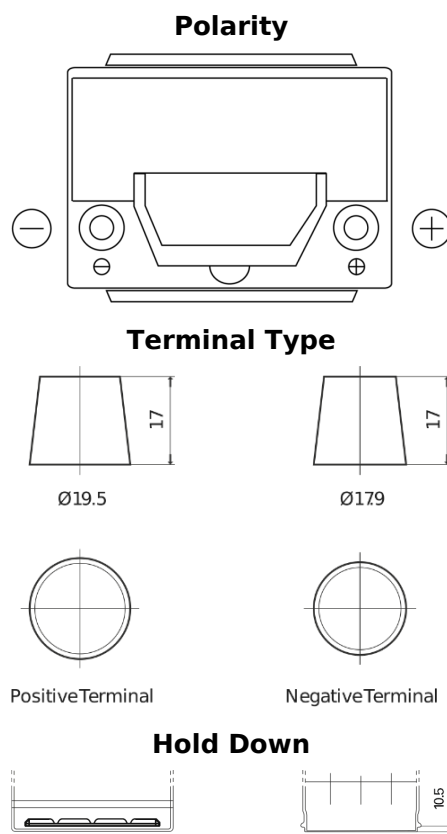

**Product overview**

Batteries for Cars

**Formula Xtreme FA654**

Part number	FA654
Technology	Flooded
EAN/GTIN	3661024044141
Voltage	12 V
Capacity	65.0 Ah
CCA	580 A
Length	230 mm
Width	173 mm
Height	222 mm
Box size	D23
Polarity	ETN 0
Terminal Type	EN taper post
Hold Down	Korean B1
Weights (subject of variation)	16.00 kg