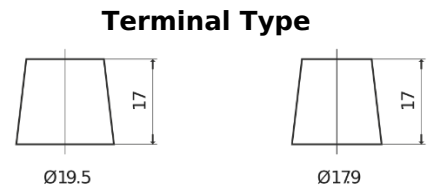

**Product overview**

Batteries for Cars

**Premium EA954**

Part number	EA954
Technology	Flooded
EAN/GTIN	3661024034180
Voltage	12 V
Capacity	95 Ah
CCA	800 A
Length	306 mm
Width	173 mm
Height	222 mm
Box size	D31
Polarity	ETN 0
Terminal Type	EN taper post
Hold Down	Korean B1
Weights (subject of variation)	21.40 kg