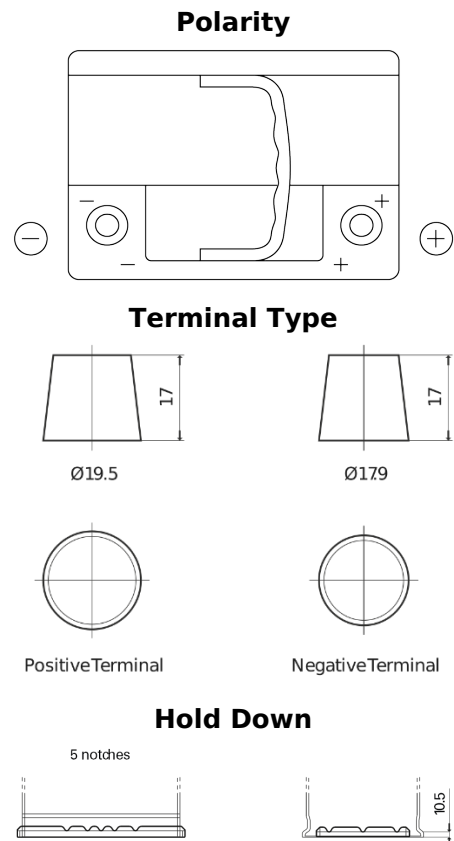

Product overview

Batteries for Cars

Formula Xtreme FA612

Part number	FA612
Technology	Flooded
EAN/GTIN	3661024044271
Voltage	12 V
Capacity	61.0 Ah
CCA	600 A
Length	242 mm
Width	175 mm
Height	175 mm
Box size	LB2
Polarity	ETN 0
Terminal Type	EN taper post
Hold Down	B13
Weights (subject of variation)	14.00 kg