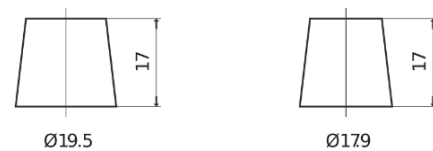

**Product overview**

Batteries for Cars

**Formula Xtreme FA530**

Part number	FA530
Technology	Flooded
EAN/GTIN	3661024044202
Voltage	12 V
Capacity	53.0 Ah
CCA	540 A
Length	207 mm
Width	175 mm
Height	190 mm
Box size	L01
Polarity	ETN 0
Terminal Type	EN taper post
Hold Down	B13
Weights (subject of variation)	12.70 kg

**Polarity**

**Terminal Type**

Positive Terminal

Negative Terminal

**Hold Down**

Design, features and specifications are subject to change without notice. We disclaim any representation or warranty, express or implied, concerning the data or recommendations, and in no event shall be liable for any loss or damage claimed to have arisen as a result. Some products may not be available in your local market.