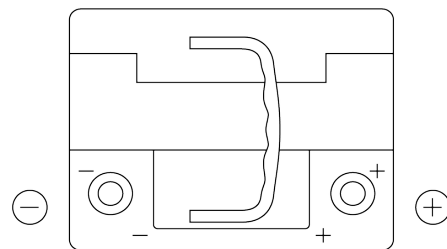

Product overview

Batteries for Cars

Formula Xtreme FA472

Part number	FA472
Technology	Flooded
EAN/GTIN	3661024044264
Voltage	12 V
Capacity	47.0 Ah
CCA	450 A
Length	207 mm
Width	175 mm
Height	175 mm
Box size	LB1
Polarity	ETN 0
Terminal Type	EN taper post
Hold Down	B13
Weights (subject of variation)	11.40 kg

Polarity

Terminal Type

Positive Terminal

Negative Terminal

Hold Down

Design, features and specifications are subject to change without notice. We disclaim any representation or warranty, express or implied, concerning the data or recommendations, and in no event shall be liable for any loss or damage claimed to have arisen as a result. Some products may not be available in your local market.