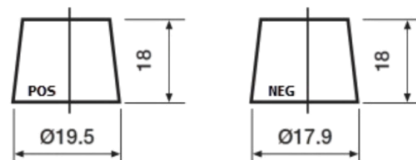

Product overview

Batteries for Cars

Formula Xtreme FA456

Part number	FA456
Technology	Flooded
EAN/GTIN	3661024044127
Voltage	12 V
Capacity	45.0 Ah
CCA	390 A
Length	237 mm
Width	127 mm
Height	227 mm
Box size	B24
Polarity	ETN 0
Terminal Type	JIS taper post
Hold Down	B1
Weights (subject of variation)	11.80 kg

Polarity

Terminal Type

Remove T1 adapter for T3

Hold Down

Design, features and specifications are subject to change without notice. We disclaim any representation or warranty, express or implied, concerning the data or recommendations, and in no event shall be liable for any loss or damage claimed to have arisen as a result. Some products may not be available in your local market.