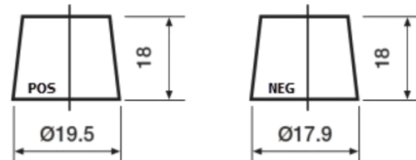

Terminal Type

Remove T1 adapter for T3