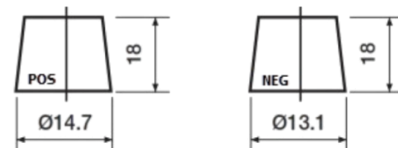

Batteries for Cars

Formula Xtreme FA406

Part number	FA406
Technology	Flooded
EAN/GTIN	3661024047005
Voltage	12 V
Capacity	40.0 Ah
CCA	350 A
Length	187 mm
Width	127 mm
Height	220 mm
Box size	B19
Polarity	ETN 0
Terminal Type	JIS taper post
Hold Down	B1
Weights (subject of variation)	9.30 kg

Polarity

Terminal Type

Remove T1 adapter for T3

Hold Down

Design, features and specifications are subject to change without notice. We disclaim any representation or warranty, express or implied, concerning the data or recommendations, and in no event shall be liable for any loss or damage claimed to have arisen as a result. Some products may not be available in your local market.