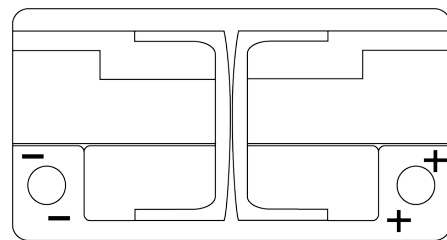

Product overview

Batteries for Cars

Formula Xtreme FA1050

Part number	FA1050
Technology	Flooded
EAN/GTIN	3661024044301
Voltage	12 V
Capacity	105.0 Ah
CCA	850 A
Length	315 mm
Width	175 mm
Height	205 mm
Box size	LH4
Polarity	ETN 0
Terminal Type	EN taper post
Hold Down	B13
Weights (subject of variation)	23.10 kg

Polarity

Terminal Type

Positive Terminal

Negative Terminal

Hold Down

Design, features and specifications are subject to change without notice. We disclaim any representation or warranty, express or implied, concerning the data or recommendations, and in no event shall be liable for any loss or damage claimed to have arisen as a result. Some products may not be available in your local market.