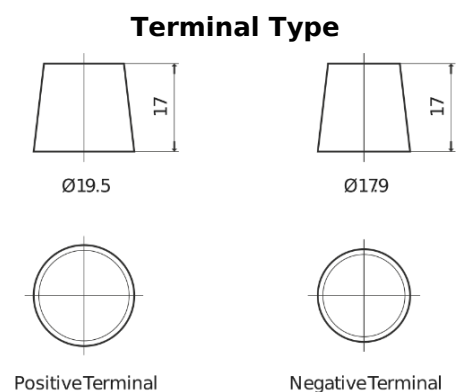

**Product overview**

Batteries for Marine and Leisure

**Dual EFB EZ650**

Part number	EZ650
Technology	EFB
EAN/GTIN	3661024037648
Voltage	12 V
Capacity	75.0 Ah
CCA	750 A
Watt hour	650 Wh
Length	260 mm
Width	173 mm
Height	222 mm
Box size	D26
Polarity	ETN 1
Terminal Type	EN taper post
Hold Down	B0
Weights (subject of variation)	19.00 kg