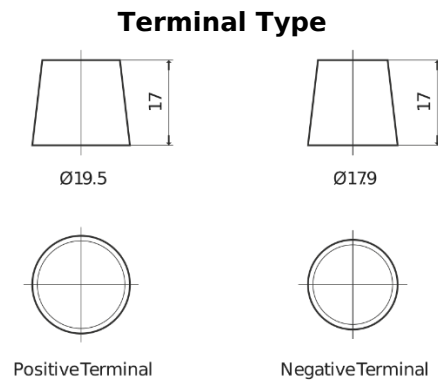

**Product overview**

Batteries for Marine and Leisure

**Dual EFB EZ650**

Part number	EZ650
Technology	EFB
EAN/GTIN	3661024037648
Voltage	12 V
Capacity	75.0 Ah
CCA	750 A
Watt hour	650 Wh
Length	260 mm
Width	173 mm
Height	222 mm
Box size	D26
Polarity	ETN 1
Terminal Type	EN taper post
Hold Down	B0
Weights (subject of variation)	19.00 kg