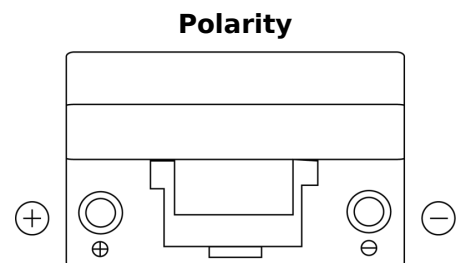

**Product overview**

Batteries for Marine and Leisure

**Dual EFB EZ650**

Part number	EZ650
Technology	EFB
EAN/GTIN	3661024037648
Voltage	12 V
Capacity	75.0 Ah
CCA	750 A
Watt hour	650 Wh
Length	260 mm
Width	173 mm
Height	222 mm
Box size	D26
Polarity	ETN 1
Terminal Type	EN taper post
Hold Down	B0
Weights (subject of variation)	19.00 kg