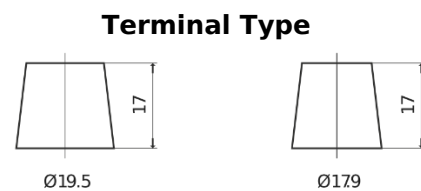

**Product overview**

Batteries for Trucks, Buses, Construction, Agriculture

**EndurancePRO EFB EX2253**

Part number	EX2253
Technology	EFB
EAN/GTIN	3661024036702
Voltage	12 V
Capacity	225.0 Ah
CCA	1150 A
Length	518 mm
Width	274 mm
Height	240 mm
Box size	D06
Polarity	ETN 3
Terminal Type	EN taper post
Hold Down	B0
Weights (subject of variation)	60.10 kg