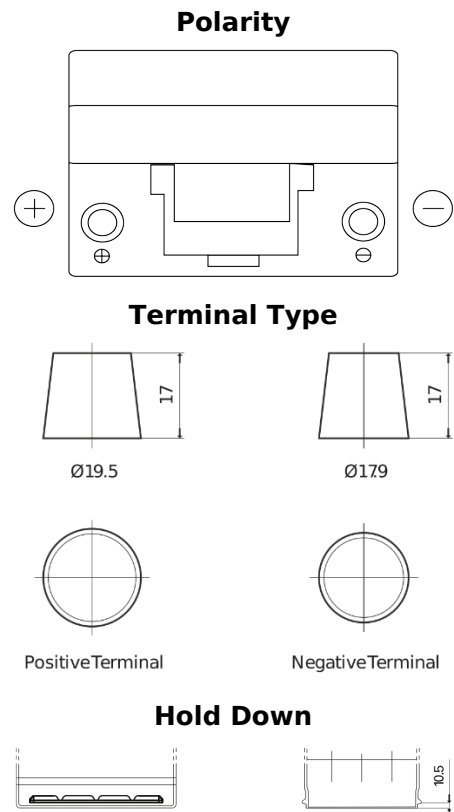

Product overview

Batteries for Cars

Technica TB955

Part number	TB955
Technology	Flooded
EAN/GTIN	3661024054461
Voltage	12 V
Capacity	95 Ah
CCA	760 A
Length	306 mm
Width	173 mm
Height	222 mm
Box size	D31
Polarity	ETN 1
Terminal Type	EN taper post
Hold Down	Korean B1
Weights (subject of variation)	20.60 kg