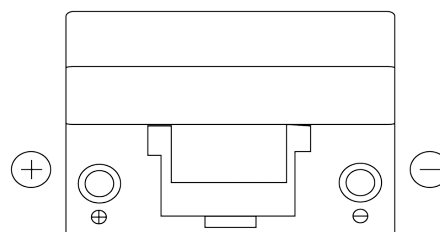

**Product overview**

Batteries for Cars

**Formula FB955**

Part number	FB955
Technology	Flooded
EAN/GTIN	3661024044462
Voltage	12 V
Capacity	95 Ah
CCA	760 A
Length	306 mm
Width	173 mm
Height	222 mm
Box size	D31
Polarity	ETN 1
Terminal Type	EN taper post
Hold Down	Korean B1
Weights (subject of variation)	20.60 kg

**Polarity**

**Terminal Type**

Positive Terminal

Negative Terminal

**Hold Down**

Design, features and specifications are subject to change without notice. We disclaim any representation or warranty, express or implied, concerning the data or recommendations, and in no event shall be liable for any loss or damage claimed to have arisen as a result. Some products may not be available in your local market.