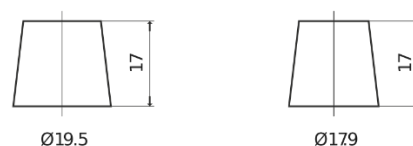

**Product overview**

Batteries for Cars

**Formula FB955**

Part number	FB955
Technology	Flooded
EAN/GTIN	3661024044462
Voltage	12 V
Capacity	95 Ah
CCA	760 A
Length	306 mm
Width	173 mm
Height	222 mm
Box size	D31
Polarity	ETN 1
Terminal Type	EN taper post
Hold Down	Korean B1
Weights (subject of variation)	20.60 kg

**Polarity**

**Terminal Type**

Positive Terminal

Negative Terminal

**Hold Down**

Design, features and specifications are subject to change without notice. We disclaim any representation or warranty, express or implied, concerning the data or recommendations, and in no event shall be liable for any loss or damage claimed to have arisen as a result. Some products may not be available in your local market.