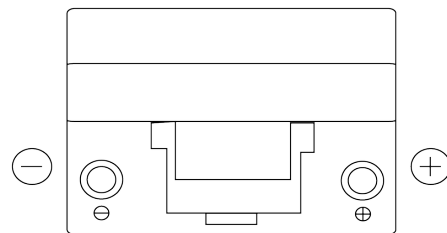

**Product overview**

Batteries for Cars

**Technica TB954**

|                                |               |
|--------------------------------|---------------|
| Part number                    | TB954         |
| Technology                     | Flooded       |
| EAN/GTIN                       | 3661024054454 |
| Voltage                        | 12 V          |
| Capacity                       | 95 Ah         |
| CCA                            | 760 A         |
| Length                         | 306 mm        |
| Width                          | 173 mm        |
| Height                         | 222 mm        |
| Box size                       | D31           |
| Polarity                       | ETN 0         |
| Terminal Type                  | EN taper post |
| Hold Down                      | Korean B1     |
| Weights (subject of variation) | 20.60 kg      |

**Polarity**

**Terminal Type**

Positive Terminal

Negative Terminal

**Hold Down**

Design, features and specifications are subject to change without notice. We disclaim any representation or warranty, express or implied, concerning the data or recommendations, and in no event shall be liable for any loss or damage claimed to have arisen as a result. Some products may not be available in your local market.