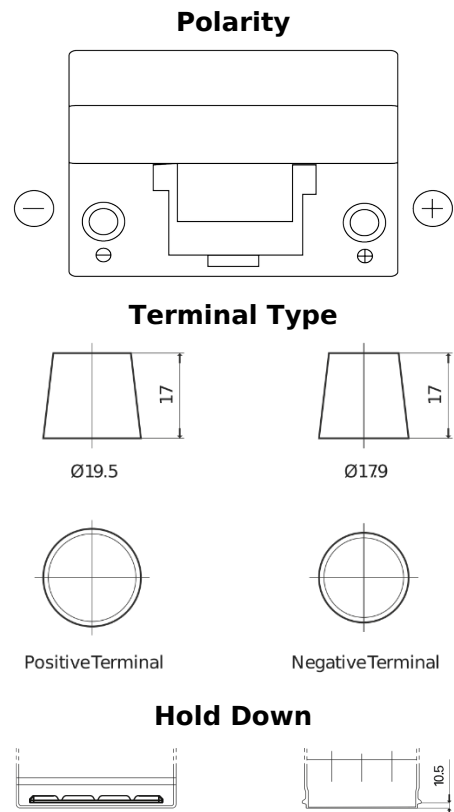

Product overview

Batteries for Cars

Technica TB954

Part number	TB954
Technology	Flooded
EAN/GTIN	3661024054454
Voltage	12 V
Capacity	95 Ah
CCA	760 A
Length	306 mm
Width	173 mm
Height	222 mm
Box size	D31
Polarity	ETN 0
Terminal Type	EN taper post
Hold Down	Korean B1
Weights (subject of variation)	20.60 kg