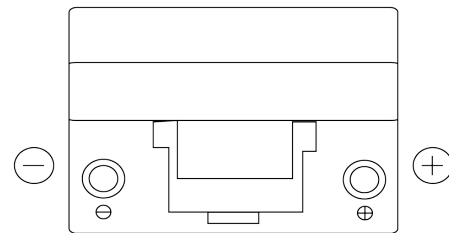

Product overview

Batteries for Cars

Formula FB954

| | |
|--------------------------------|---------------|
| Part number | FB954 |
| Technology | Flooded |
| EAN/GTIN | 3661024044455 |
| Voltage | 12 V |
| Capacity | 95 Ah |
| CCA | 760 A |
| Length | 306 mm |
| Width | 173 mm |
| Height | 222 mm |
| Box size | D31 |
| Polarity | ETN 0 |
| Terminal Type | EN taper post |
| Hold Down | Korean B1 |
| Weights (subject of variation) | 20.60 kg |

Polarity

Terminal Type

Positive Terminal

Negative Terminal

Hold Down

Design, features and specifications are subject to change without notice. We disclaim any representation or warranty, express or implied, concerning the data or recommendations, and in no event shall be liable for any loss or damage claimed to have arisen as a result. Some products may not be available in your local market.