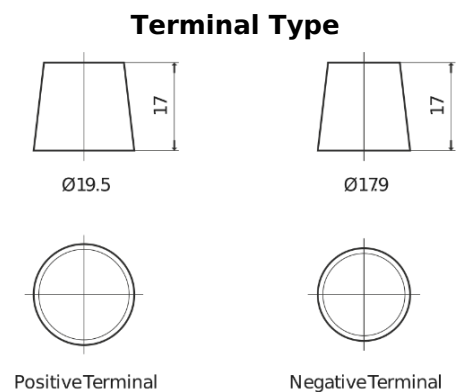

**Product overview**

Batteries for Marine and Leisure

**Vintage EU77-6**

|                                |               |
|--------------------------------|---------------|
| Part number                    | EU77-6        |
| Technology                     | Flooded       |
| EAN/GTIN                       | 3661024036177 |
| Voltage                        | 6 V           |
| Capacity                       | 77.0 Ah       |
| CCA                            | 650 A         |
| Length                         | 215 mm        |
| Width                          | 169 mm        |
| Height                         | 184 mm        |
| Box size                       | H02           |
| Polarity                       | ETN 0         |
| Terminal Type                  | EN taper post |
| Hold Down                      | B6            |
| Weights (subject of variation) | 11.10 kg      |