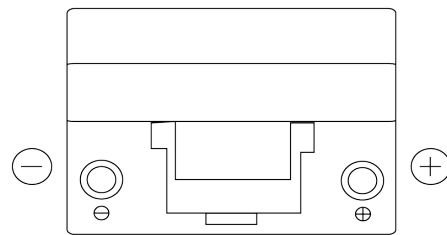

**Product overview**

Batteries for Cars

**Excell EB954**

Part number	EB954
Technology	Flooded
EAN/GTIN	3661024034456
Voltage	12 V
Capacity	95 Ah
CCA	760 A
Length	306 mm
Width	173 mm
Height	222 mm
Box size	D31
Polarity	ETN 0
Terminal Type	EN taper post
Hold Down	Korean B1
Weights (subject of variation)	20.60 kg

**Polarity**

**Terminal Type**

Positive Terminal

Negative Terminal

**Hold Down**

Design, features and specifications are subject to change without notice. We disclaim any representation or warranty, express or implied, concerning the data or recommendations, and in no event shall be liable for any loss or damage claimed to have arisen as a result. Some products may not be available in your local market.