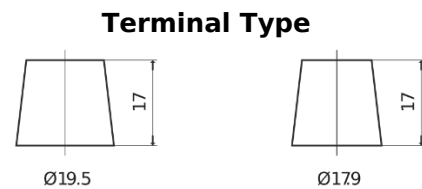

**Product overview**

Batteries for Marine and Leisure

**Vintage EU77-6**

Part number	EU77-6
Technology	Flooded
EAN/GTIN	3661024036177
Voltage	6 V
Capacity	77.0 Ah
CCA	650 A
Length	215 mm
Width	169 mm
Height	184 mm
Box size	H02
Polarity	ETN 0
Terminal Type	EN taper post
Hold Down	B6
Weights (subject of variation)	11.10 kg