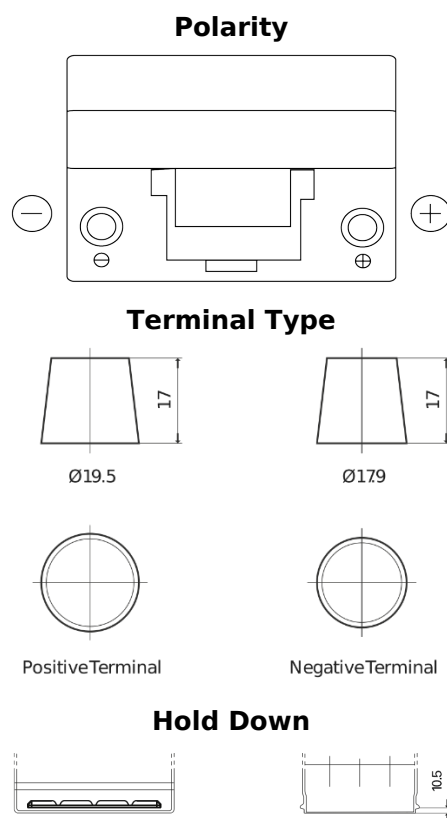

Product overview

Batteries for Cars

Power DB954

Part number	DB954
Technology	Flooded
EAN/GTIN	3661024024457
Voltage	12 V
Capacity	95 Ah
CCA	760 A
Length	306 mm
Width	173 mm
Height	222 mm
Box size	D31
Polarity	ETN 0
Terminal Type	EN taper post
Hold Down	Korean B1
Weights (subject of variation)	20.60 kg