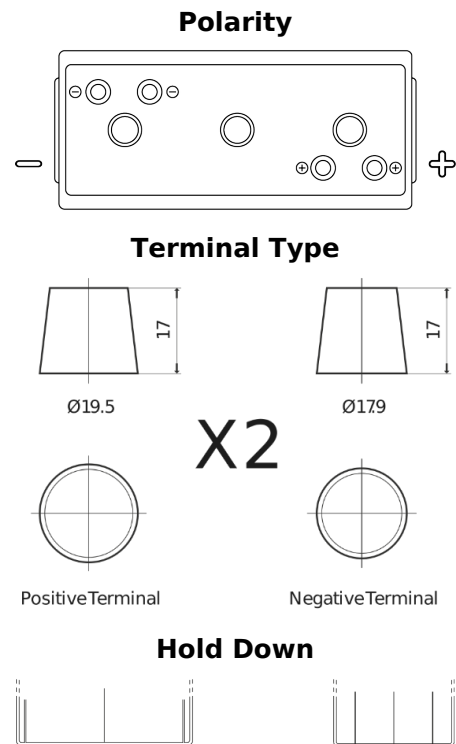

Product overview

Batteries for Marine and Leisure

Vintage EU200-6

| | |
|--------------------------------|---------------------|
| Part number | EU200-6 |
| Technology | Flooded |
| EAN/GTIN | 3661024036139 |
| Voltage | 6 V |
| Capacity | 200.0 Ah |
| CCA | 1150 A |
| Length | 398 mm |
| Width | 174 mm |
| Height | 234 mm |
| Box size | M06 |
| Polarity | ETN 0 |
| Terminal Type | Twin EN taper posts |
| Hold Down | B0 |
| Weights (subject of variation) | 27.80 kg |