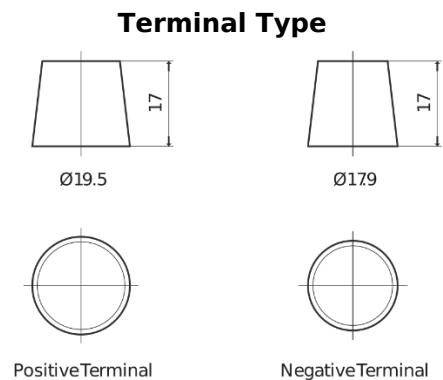

**Product overview**

Batteries for Marine and Leisure

**Vintage EU165-6**

Part number	EU165-6
Technology	Flooded
EAN/GTIN	3661024036146
Voltage	6 V
Capacity	165.0 Ah
CCA	900 A
Length	330 mm
Width	174 mm
Height	234 mm
Box size	M05
Polarity	ETN 0
Terminal Type	EN taper post
Hold Down	B0
Weights (subject of variation)	25.00 kg