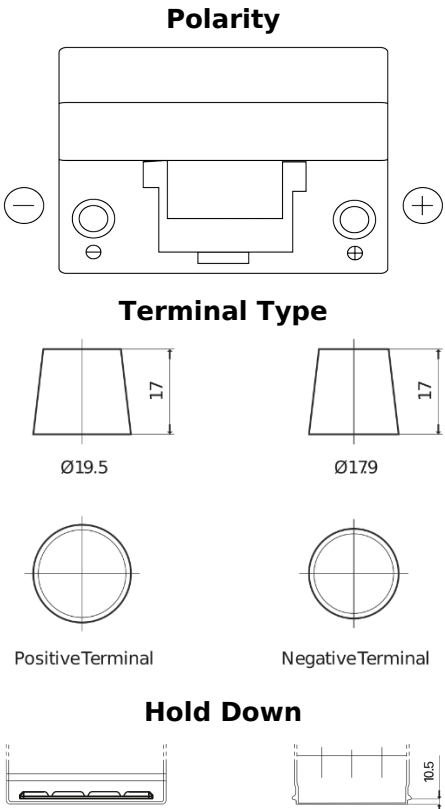

Product overview

Batteries for Cars

Standard FC904

Part number	FC904
Technology	Flooded
EAN/GTIN	3661024044752
Voltage	12 V
Capacity	90 Ah
CCA	680 A
Length	306 mm
Width	173 mm
Height	222 mm
Box size	D31
Polarity	ETN 0
Terminal Type	EN taper post
Hold Down	Korean B1
Weights (subject of variation)	19.90 kg