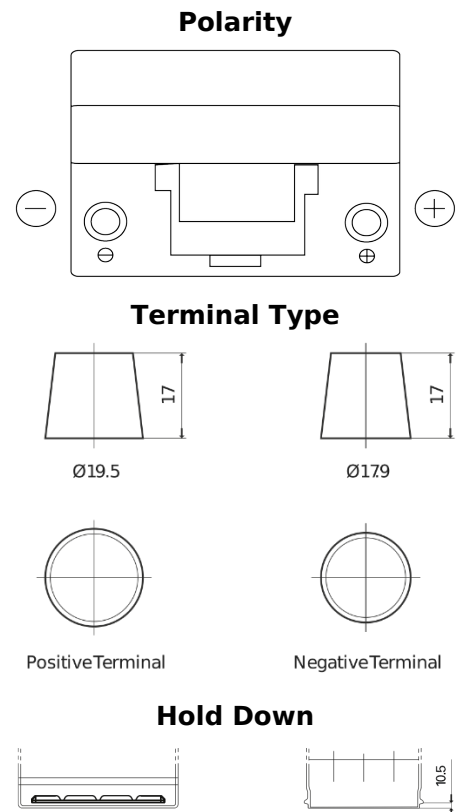

**Product overview**

Batteries for Cars

**Classic EC904**

Part number	EC904
Technology	Flooded
EAN/GTIN	3661024034753
Voltage	12 V
Capacity	90 Ah
CCA	680 A
Length	306 mm
Width	173 mm
Height	222 mm
Box size	D31
Polarity	ETN 0
Terminal Type	EN taper post
Hold Down	Korean B1
Weights (subject of variation)	19.90 kg