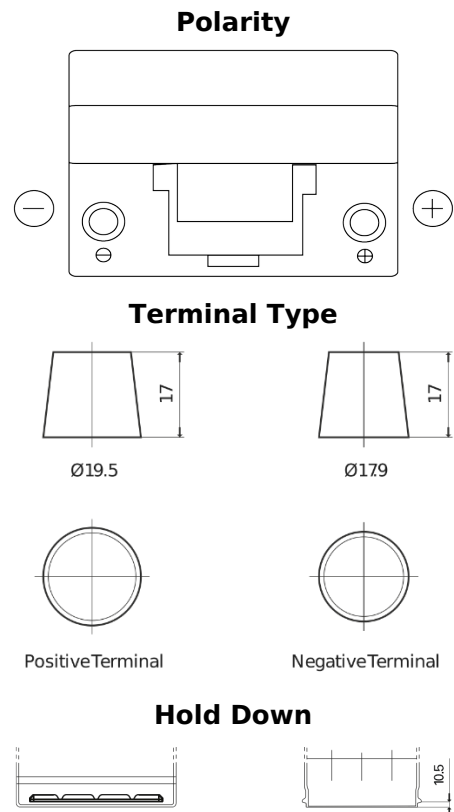

Product overview

Batteries for Cars

Classic EC904

Part number	EC904
Technology	Flooded
EAN/GTIN	3661024034753
Voltage	12 V
Capacity	90 Ah
CCA	680 A
Length	306 mm
Width	173 mm
Height	222 mm
Box size	D31
Polarity	ETN 0
Terminal Type	EN taper post
Hold Down	Korean B1
Weights (subject of variation)	19.90 kg