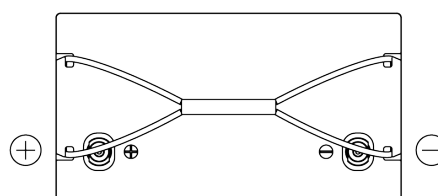

Product overview

Batteries for Marine and Leisure

Equipment Li-Ion EV1300

Part number	EV1300
Technology	Li-Ion
EAN/GTIN	3661024037679
Voltage	12 V
Capacity	100 Ah
Watt hour	1300 Wh
Length	306 mm
Width	173 mm
Height	222 mm
Box size	D31
Polarity	ETN 1
Terminal Type	Female M8
Hold Down	B0
Weights (subject of variation)	12.10 kg

Polarity

Terminal Type

Hold Down

Design, features and specifications are subject to change without notice. We disclaim any representation or warranty, express or implied, concerning the data or recommendations, and in no event shall be liable for any loss or damage claimed to have arisen as a result. Some products may not be available in your local market.