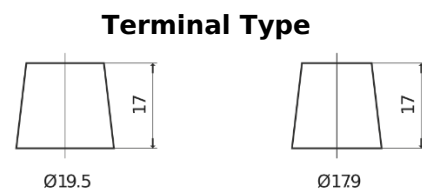

Product overview

Batteries for Marine and Leisure

Equipment ET950

Part number	ET950
Technology	Flooded
EAN/GTIN	3661024035897
Voltage	12 V
Capacity	135.0 Ah
Watt hour	950 Wh
Length	513 mm
Width	189 mm
Height	223 mm
Box size	D04
Polarity	ETN 3
Terminal Type	EN taper post
Hold Down	B0
Weights (subject of variation)	39.50 kg