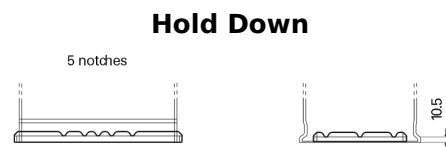

**Product overview**

Batteries for Marine and Leisure

**Equipment ET650**

Part number	ET650
Technology	Flooded
EAN/GTIN	3661024035927
Voltage	12 V
Capacity	100.0 Ah
Watt hour	650 Wh
Length	353 mm
Width	175 mm
Height	190 mm
Box size	L05
Polarity	ETN 0
Terminal Type	EN taper post
Hold Down	B13
Weights (subject of variation)	26.50 kg