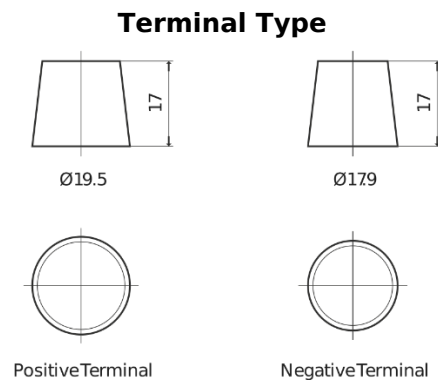

**Product overview**

Batteries for Marine and Leisure

**Equipment ET650**

Part number	ET650
Technology	Flooded
EAN/GTIN	3661024035927
Voltage	12 V
Capacity	100.0 Ah
Watt hour	650 Wh
Length	353 mm
Width	175 mm
Height	190 mm
Box size	L05
Polarity	ETN 0
Terminal Type	EN taper post
Hold Down	B13
Weights (subject of variation)	26.50 kg