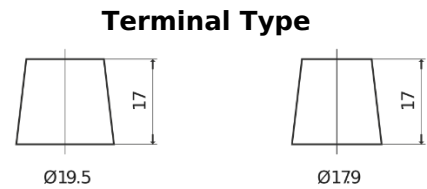

Product overview

Batteries for Marine and Leisure

Equipment ET550

Part number	ET550
Technology	Flooded
EAN/GTIN	3661024036344
Voltage	12 V
Capacity	80.0 Ah
Watt hour	550 Wh
Length	278 mm
Width	175 mm
Height	190 mm
Box size	L03
Polarity	ETN 0
Terminal Type	EN taper post
Hold Down	B13
Weights (subject of variation)	20.70 kg