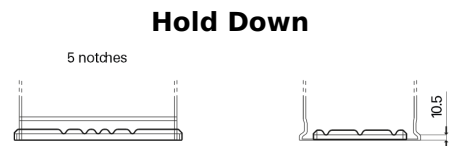

Product overview

Batteries for Marine and Leisure

Equipment ET550

Part number	ET550
Technology	Flooded
EAN/GTIN	3661024036344
Voltage	12 V
Capacity	80.0 Ah
Watt hour	550 Wh
Length	278 mm
Width	175 mm
Height	190 mm
Box size	L03
Polarity	ETN 0
Terminal Type	EN taper post
Hold Down	B13
Weights (subject of variation)	20.70 kg