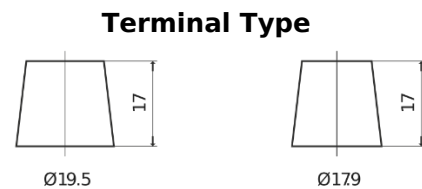

**Product overview**

Batteries for Marine and Leisure

**Equipment ET1600**

Part number	ET1600
Technology	Flooded
EAN/GTIN	3661024035873
Voltage	12 V
Capacity	230.0 Ah
Watt hour	1600 Wh
Length	518 mm
Width	274 mm
Height	240 mm
Box size	D06
Polarity	ETN 3
Terminal Type	EN taper post
Hold Down	B0
Weights (subject of variation)	64.80 kg