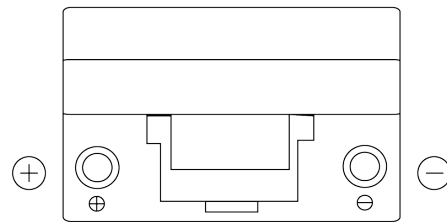

Product overview

Batteries for Cars

Formula FB705

Part number	FB705
Technology	Flooded
EAN/GTIN	3661024044448
Voltage	12 V
Capacity	70 Ah
CCA	540 A
Length	270 mm
Width	173 mm
Height	222 mm
Box size	D26
Polarity	ETN 1
Terminal Type	EN taper post
Hold Down	Korean B1+B6
Weights (subject of variation)	16.10 kg

Polarity

Terminal Type

Positive Terminal

Negative Terminal

Hold Down

Design, features and specifications are subject to change without notice. We disclaim any representation or warranty, express or implied, concerning the data or recommendations, and in no event shall be liable for any loss or damage claimed to have arisen as a result. Some products may not be available in your local market.