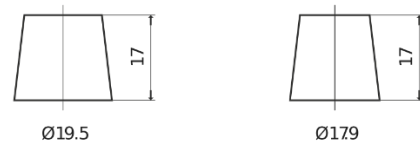

Product overview

Batteries for Cars

Formula FB705

Part number	FB705
Technology	Flooded
EAN/GTIN	3661024044448
Voltage	12 V
Capacity	70 Ah
CCA	540 A
Length	270 mm
Width	173 mm
Height	222 mm
Box size	D26
Polarity	ETN 1
Terminal Type	EN taper post
Hold Down	Korean B1+B6
Weights (subject of variation)	16.10 kg

Polarity

Terminal Type

Positive Terminal

Negative Terminal

Hold Down

Design, features and specifications are subject to change without notice. We disclaim any representation or warranty, express or implied, concerning the data or recommendations, and in no event shall be liable for any loss or damage claimed to have arisen as a result. Some products may not be available in your local market.