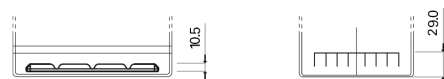

Product overview

Batteries for Cars

Formula FB705

Part number	FB705
Technology	Flooded
EAN/GTIN	3661024044448
Voltage	12 V
Capacity	70 Ah
CCA	540 A
Length	270 mm
Width	173 mm
Height	222 mm
Box size	D26
Polarity	ETN 1
Terminal Type	EN taper post
Hold Down	Korean B1+B6
Weights (subject of variation)	16.10 kg

Polarity

Terminal Type

Positive Terminal

Negative Terminal

Hold Down

Design, features and specifications are subject to change without notice. We disclaim any representation or warranty, express or implied, concerning the data or recommendations, and in no event shall be liable for any loss or damage claimed to have arisen as a result. Some products may not be available in your local market.