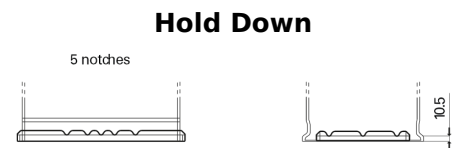

Product overview

Batteries for Marine and Leisure

Equipment GEL ES650

Part number	ES650
Technology	GEL
EAN/GTIN	3661024035842
Voltage	12 V
Capacity	56.0 Ah
Watt hour	650 Wh
Length	278 mm
Width	175 mm
Height	190 mm
Box size	L03
Polarity	ETN 0
Terminal Type	EN taper post
Hold Down	B13
Weights (subject of variation)	20.80 kg