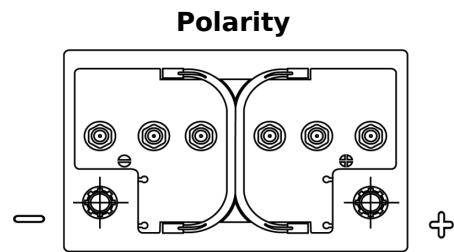

Product overview

Batteries for Marine and Leisure

Equipment GEL ES650

Part number	ES650
Technology	GEL
EAN/GTIN	3661024035842
Voltage	12 V
Capacity	56.0 Ah
Watt hour	650 Wh
Length	278 mm
Width	175 mm
Height	190 mm
Box size	L03
Polarity	ETN 0
Terminal Type	EN taper post
Hold Down	B13
Weights (subject of variation)	20.80 kg