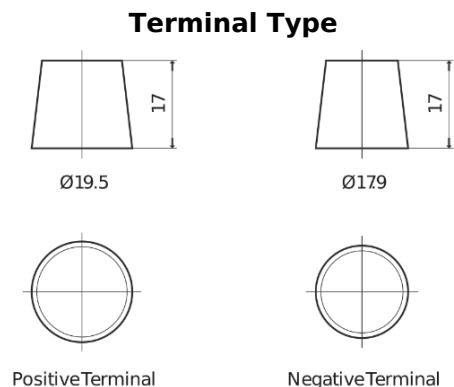

Product overview

Batteries for Marine and Leisure

Equipment GEL ES650

Part number	ES650
Technology	GEL
EAN/GTIN	3661024035842
Voltage	12 V
Capacity	56.0 Ah
Watt hour	650 Wh
Length	278 mm
Width	175 mm
Height	190 mm
Box size	L03
Polarity	ETN 0
Terminal Type	EN taper post
Hold Down	B13
Weights (subject of variation)	20.80 kg