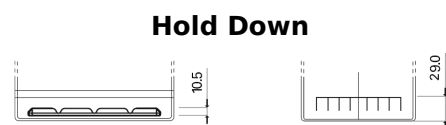

Product overview

Batteries for Cars

Excell EB705

Part number	EB705
Technology	Flooded
EAN/GTIN	3661024034449
Voltage	12 V
Capacity	70 Ah
CCA	540 A
Length	270 mm
Width	173 mm
Height	222 mm
Box size	D26
Polarity	ETN 1
Terminal Type	EN taper post
Hold Down	Korean B1+B6
Weights (subject of variation)	16.10 kg