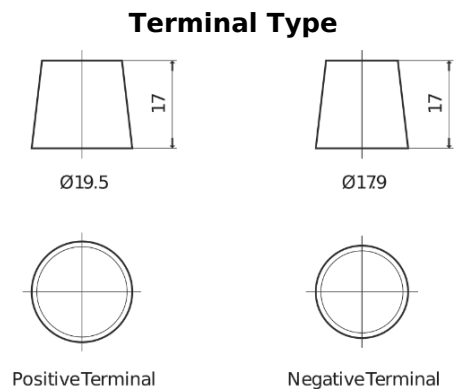

Product overview

Batteries for Marine and Leisure

Equipment GEL ES650

Part number	ES650
Technology	GEL
EAN/GTIN	3661024035842
Voltage	12 V
Capacity	56.0 Ah
Watt hour	650 Wh
Length	278 mm
Width	175 mm
Height	190 mm
Box size	L03
Polarity	ETN 0
Terminal Type	EN taper post
Hold Down	B13
Weights (subject of variation)	20.80 kg