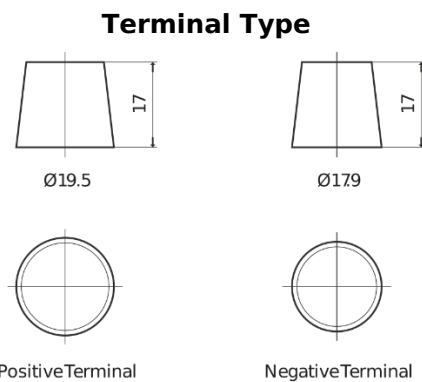

Product overview

Batteries for Cars

Excell EB705

Part number	EB705
Technology	Flooded
EAN/GTIN	3661024034449
Voltage	12 V
Capacity	70 Ah
CCA	540 A
Length	270 mm
Width	173 mm
Height	222 mm
Box size	D26
Polarity	ETN 1
Terminal Type	EN taper post
Hold Down	Korean B1+B6
Weights (subject of variation)	16.10 kg