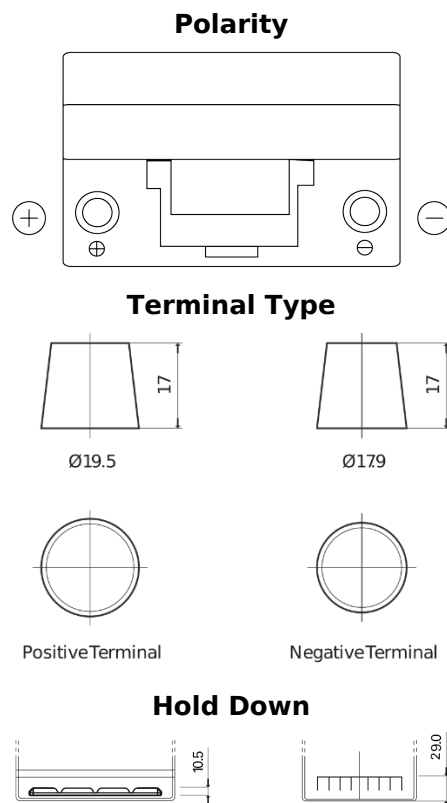

**Product overview**

Batteries for Cars

**Excell EB705**

Part number	EB705
Technology	Flooded
EAN/GTIN	3661024034449
Voltage	12 V
Capacity	70 Ah
CCA	540 A
Length	270 mm
Width	173 mm
Height	222 mm
Box size	D26
Polarity	ETN 1
Terminal Type	EN taper post
Hold Down	Korean B1+B6
Weights (subject of variation)	16.10 kg