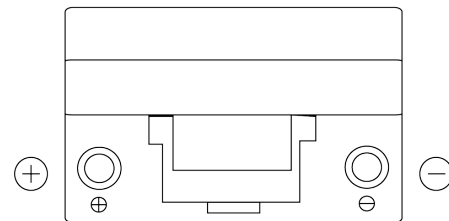

Product overview

Batteries for Cars

Power DB705

Part number	DB705
Technology	Flooded
EAN/GTIN	3661024024440
Voltage	12 V
Capacity	70 Ah
CCA	540 A
Length	270 mm
Width	173 mm
Height	222 mm
Box size	D26
Polarity	ETN 1
Terminal Type	EN taper post
Hold Down	Korean B1+B6
Weights (subject of variation)	16.10 kg

Polarity

Terminal Type

Positive Terminal

Negative Terminal

Hold Down

Design, features and specifications are subject to change without notice. We disclaim any representation or warranty, express or implied, concerning the data or recommendations, and in no event shall be liable for any loss or damage claimed to have arisen as a result. Some products may not be available in your local market.