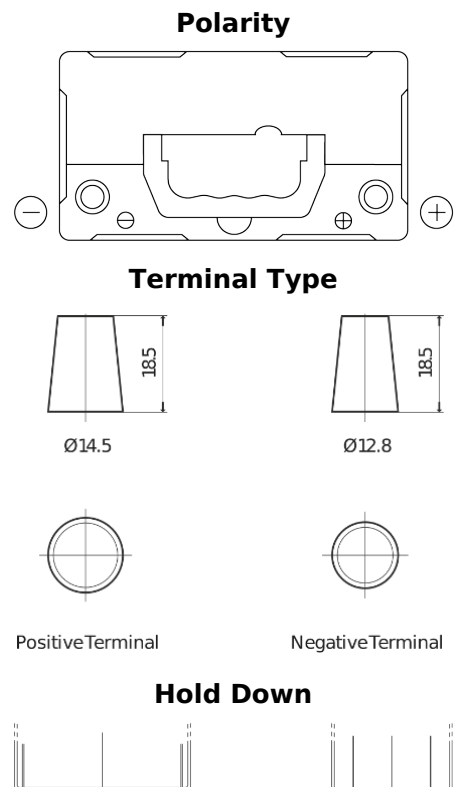

Product overview

Batteries for Cars

Technica TB456

Part number	TB456
Technology	Flooded
EAN/GTIN	3661024054355
Voltage	12 V
Capacity	45 Ah
CCA	330 A
Length	237 mm
Width	127 mm
Height	227 mm
Box size	B24
Polarity	ETN 0
Terminal Type	JIS taper post
Hold Down	B0
Weights (subject of variation)	11.40 kg