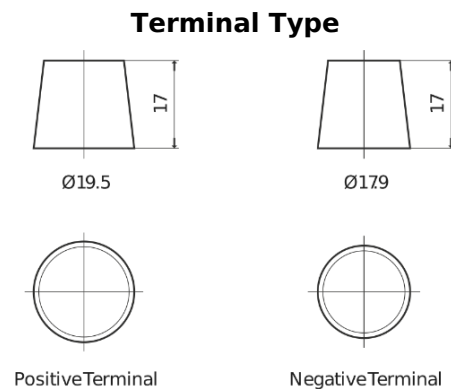

Product overview

Batteries for Marine and Leisure

Equipment GEL ES2400

Part number	ES2400
Technology	GEL
EAN/GTIN	3661024035750
Voltage	12 V
Capacity	210.0 Ah
Watt hour	2400 Wh
Length	518 mm
Width	274 mm
Height	240 mm
Box size	D06
Polarity	ETN 3
Terminal Type	EN taper post
Hold Down	B0
Weights (subject of variation)	63.50 kg