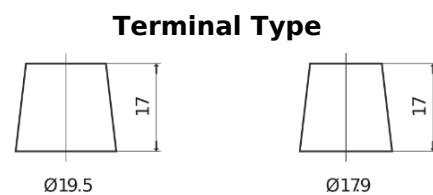

Product overview

Batteries for Marine and Leisure

Equipment GEL ES2400

Part number	ES2400
Technology	GEL
EAN/GTIN	3661024035750
Voltage	12 V
Capacity	210.0 Ah
Watt hour	2400 Wh
Length	518 mm
Width	274 mm
Height	240 mm
Box size	D06
Polarity	ETN 3
Terminal Type	EN taper post
Hold Down	B0
Weights (subject of variation)	63.50 kg