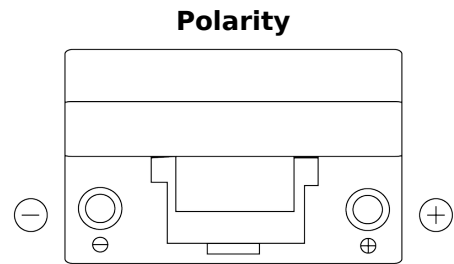

Product overview

Batteries for Cars

Formula FB704

| | |
|--------------------------------|---------------|
| Part number | FB704 |
| Technology | Flooded |
| EAN/GTIN | 3661024044431 |
| Voltage | 12 V |
| Capacity | 70 Ah |
| CCA | 540 A |
| Length | 270 mm |
| Width | 173 mm |
| Height | 222 mm |
| Box size | D26 |
| Polarity | ETN 0 |
| Terminal Type | EN taper post |
| Hold Down | Korean B1+B6 |
| Weights (subject of variation) | 16.10 kg |