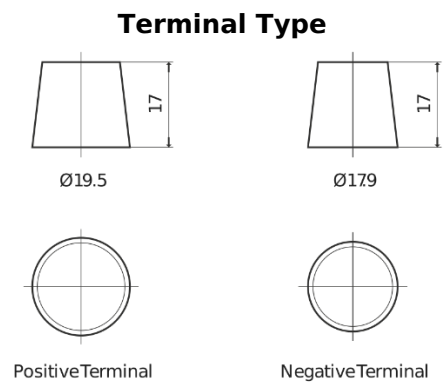

Product overview

Batteries for Cars

Formula FB704

| | |
|--------------------------------|---------------|
| Part number | FB704 |
| Technology | Flooded |
| EAN/GTIN | 3661024044431 |
| Voltage | 12 V |
| Capacity | 70 Ah |
| CCA | 540 A |
| Length | 270 mm |
| Width | 173 mm |
| Height | 222 mm |
| Box size | D26 |
| Polarity | ETN 0 |
| Terminal Type | EN taper post |
| Hold Down | Korean B1+B6 |
| Weights (subject of variation) | 16.10 kg |