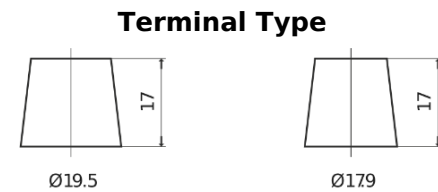

Product overview

Batteries for Marine and Leisure

Equipment GEL ES1350

Part number	ES1350
Technology	GEL
EAN/GTIN	3661024035774
Voltage	12 V
Capacity	120.0 Ah
Watt hour	1350 Wh
Length	513 mm
Width	189 mm
Height	223 mm
Box size	D04
Polarity	ETN 3
Terminal Type	EN taper post
Hold Down	B0
Weights (subject of variation)	40.00 kg