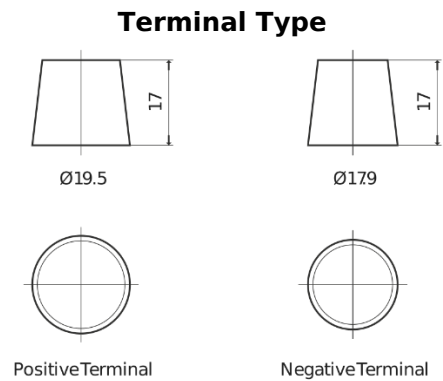

Product overview

Batteries for Cars

Excell EB704

Part number	EB704
Technology	Flooded
EAN/GTIN	3661024034432
Voltage	12 V
Capacity	70 Ah
CCA	540 A
Length	270 mm
Width	173 mm
Height	222 mm
Box size	D26
Polarity	ETN 0
Terminal Type	EN taper post
Hold Down	Korean B1+B6
Weights (subject of variation)	16.10 kg