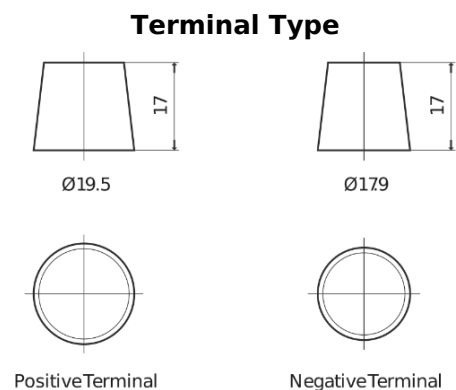

Product overview

Batteries for Marine and Leisure

Equipment GEL ES1300

Part number	ES1300
Technology	GEL
EAN/GTIN	3661024035781
Voltage	12 V
Capacity	120.0 Ah
Watt hour	1300 Wh
Length	345 mm
Width	171 mm
Height	283 mm
Box size	D03
Polarity	ETN 0
Terminal Type	EN taper post
Hold Down	B0
Weights (subject of variation)	37.50 kg