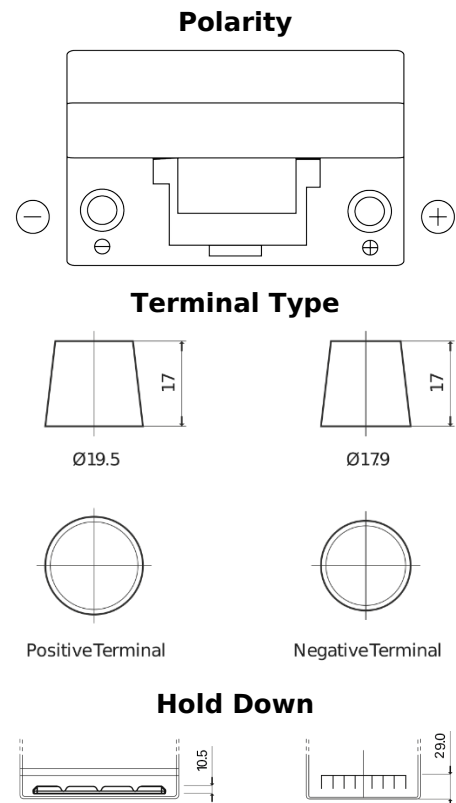

Product overview

Batteries for Cars

Excell EB704

| | |
|--------------------------------|---------------|
| Part number | EB704 |
| Technology | Flooded |
| EAN/GTIN | 3661024034432 |
| Voltage | 12 V |
| Capacity | 70 Ah |
| CCA | 540 A |
| Length | 270 mm |
| Width | 173 mm |
| Height | 222 mm |
| Box size | D26 |
| Polarity | ETN 0 |
| Terminal Type | EN taper post |
| Hold Down | Korean B1+B6 |
| Weights (subject of variation) | 16.10 kg |