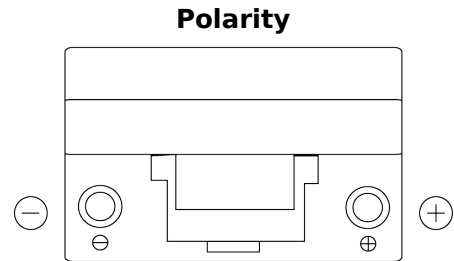

Product overview

Batteries for Cars

Excell EB704

Part number	EB704
Technology	Flooded
EAN/GTIN	3661024034432
Voltage	12 V
Capacity	70 Ah
CCA	540 A
Length	270 mm
Width	173 mm
Height	222 mm
Box size	D26
Polarity	ETN 0
Terminal Type	EN taper post
Hold Down	Korean B1+B6
Weights (subject of variation)	16.10 kg