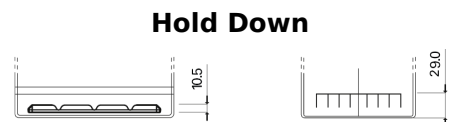

Product overview

Batteries for Cars

Excell EB704

Part number	EB704
Technology	Flooded
EAN/GTIN	3661024034432
Voltage	12 V
Capacity	70 Ah
CCA	540 A
Length	270 mm
Width	173 mm
Height	222 mm
Box size	D26
Polarity	ETN 0
Terminal Type	EN taper post
Hold Down	Korean B1+B6
Weights (subject of variation)	16.10 kg