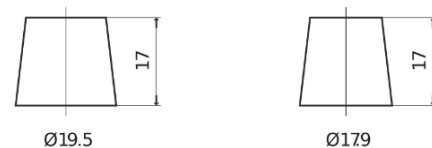

Product overview

Batteries for Marine and Leisure

Equipment GEL ES1000-6

Part number	ES1000-6
Technology	GEL
EAN/GTIN	3661024035811
Voltage	6 V
Capacity	195.0 Ah
Watt hour	1000 Wh
Length	244 mm
Width	190 mm
Height	275 mm
Box size	GC2
Polarity	ETN 0
Terminal Type	EN taper post
Hold Down	B0
Weights (subject of variation)	28.00 kg

Polarity

Terminal Type

Positive Terminal

Negative Terminal

Hold Down

Design, features and specifications are subject to change without notice. We disclaim any representation or warranty, express or implied, concerning the data or recommendations, and in no event shall be liable for any loss or damage claimed to have arisen as a result. Some products may not be available in your local market.