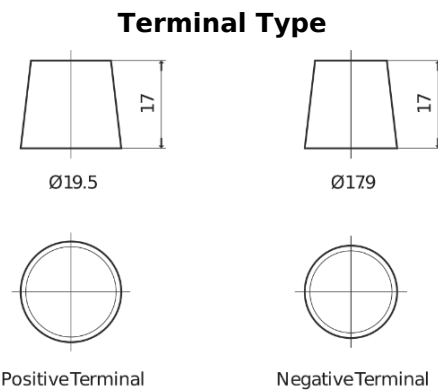

**Product overview**

Batteries for Marine and Leisure

**Dual ER850**

Part number	ER850
Technology	Flooded
EAN/GTIN	3661024037440
Voltage	12 V
Capacity	180.0 Ah
CCA	1000 A
Watt hour	850 Wh
Length	513 mm
Width	223 mm
Height	223 mm
Box size	D05
Polarity	ETN 3
Terminal Type	EN taper post
Hold Down	B0
Weights (subject of variation)	46.10 kg