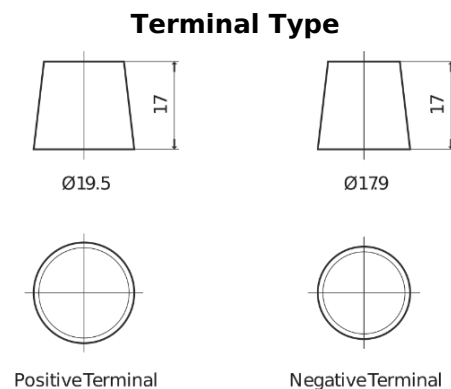

**Product overview**

Batteries for Marine and Leisure

**Dual ER600**

Part number	ER600
Technology	Flooded
EAN/GTIN	3661024037969
Voltage	12 V
Capacity	120.0 Ah
CCA	800 A
Length	349 mm
Width	175 mm
Height	285 mm
Box size	D03
Polarity	ETN 1
Terminal Type	EN taper post
Hold Down	B0
Weights (subject of variation)	31.40 kg