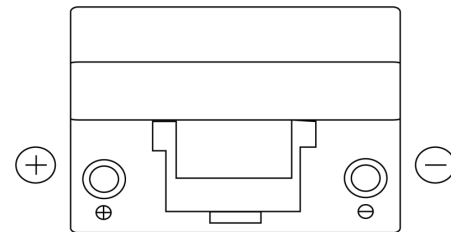

Product overview

Batteries for Marine and Leisure

Dual ER450

Part number	ER450
Technology	Flooded
EAN/GTIN	3661024035996
Voltage	12 V
Capacity	95.0 Ah
CCA	650 A
Watt hour	450 Wh
Length	306 mm
Width	173 mm
Height	222 mm
Box size	D31
Polarity	ETN 1
Terminal Type	EN taper post
Hold Down	Korean B1
Weights (subject of variation)	21.70 kg

Polarity

Terminal Type

Hold Down

Design, features and specifications are subject to change without notice. We disclaim any representation or warranty, express or implied, concerning the data or recommendations, and in no event shall be liable for any loss or damage claimed to have arisen as a result. Some products may not be available in your local market.