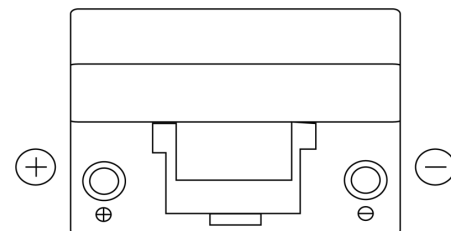

Product overview

Batteries for Marine and Leisure

Dual ER450

Part number	ER450
Technology	Flooded
EAN/GTIN	3661024035996
Voltage	12 V
Capacity	95.0 Ah
CCA	650 A
Watt hour	450 Wh
Length	306 mm
Width	173 mm
Height	222 mm
Box size	D31
Polarity	ETN 1
Terminal Type	EN taper post
Hold Down	Korean B1
Weights (subject of variation)	21.70 kg

Polarity

Terminal Type

Positive Terminal

Negative Terminal

Hold Down

Design, features and specifications are subject to change without notice. We disclaim any representation or warranty, express or implied, concerning the data or recommendations, and in no event shall be liable for any loss or damage claimed to have arisen as a result. Some products may not be available in your local market.