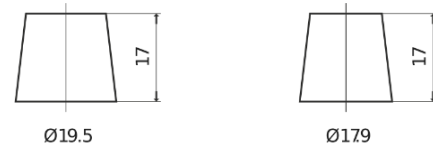

Terminal Type

Positive Terminal

Negative Terminal