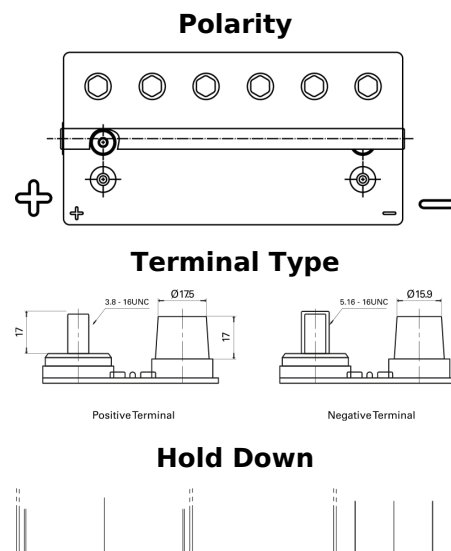

**Product overview**

Batteries for Marine and Leisure

**Dual AGM EP900**

Part number	EP900
Technology	AGM
EAN/GTIN	3661024035965
Voltage	12 V
Capacity	100.0 Ah
CCA	800 A
Watt hour	900 Wh
Length	330 mm
Width	173 mm
Height	240 mm
Box size	G31
Polarity	ETN 1
Terminal Type	SAE M 3/8" - 5/16" taper&stud
Hold Down	B0
Weights (subject of variation)	31.00 kg