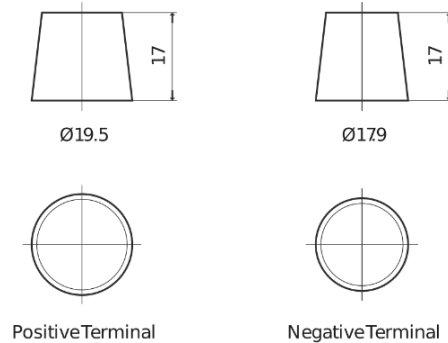

**Product overview**

Batteries for Marine and Leisure

**Dual AGM EP800**

Part number	EP800
Technology	AGM
EAN/GTIN	3661024036535
Voltage	12 V
Capacity	95.0 Ah
CCA	850 A
Watt hour	800 Wh
Length	353 mm
Width	175 mm
Height	190 mm
Box size	L05
Polarity	ETN 0
Terminal Type	EN taper post
Hold Down	B13
Weights (subject of variation)	26.10 kg

**Polarity**

**Terminal Type**

**Hold Down**

Design, features and specifications are subject to change without notice. We disclaim any representation or warranty, express or implied, concerning the data or recommendations, and in no event shall be liable for any loss or damage claimed to have arisen as a result. Some products may not be available in your local market.