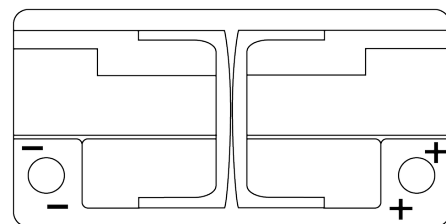

Product overview

Batteries for Marine and Leisure

Dual AGM EP800

Part number	EP800
Technology	AGM
EAN/GTIN	3661024036535
Voltage	12 V
Capacity	95.0 Ah
CCA	850 A
Watt hour	800 Wh
Length	353 mm
Width	175 mm
Height	190 mm
Box size	L05
Polarity	ETN 0
Terminal Type	EN taper post
Hold Down	B13
Weights (subject of variation)	26.10 kg

Polarity

Terminal Type

Ø19.5

Ø17

Positive Terminal

Negative Terminal

Hold Down

5 notches