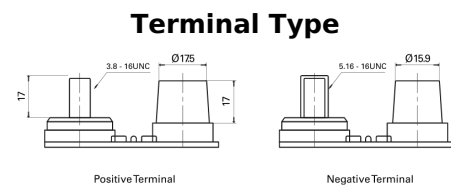

**Product overview**

Batteries for Marine and Leisure

**Dual AGM EP450**

Part number	EP450
Technology	AGM
EAN/GTIN	3661024035972
Voltage	12 V
Capacity	50.0 Ah
CCA	750 A
Watt hour	450 Wh
Length	260 mm
Width	173 mm
Height	206 mm
Box size	G34
Polarity	ETN 1
Terminal Type	SAE M 3/8" - 5/16" taper&stud
Hold Down	B7
Weights (subject of variation)	18.60 kg