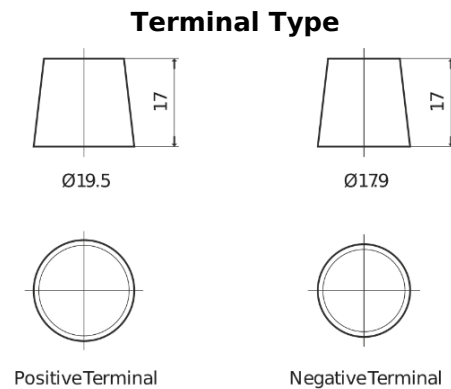

**Product overview**

Batteries for Marine and Leisure

**Start EN900**

Part number	EN900
Technology	Flooded
EAN/GTIN	3661024036061
Voltage	12 V
Capacity	140.0 Ah
CCA	800 A
MCA	900
Length	513 mm
Width	189 mm
Height	223 mm
Box size	D04
Polarity	ETN 3
Terminal Type	EN taper post
Hold Down	B0
Weights (subject of variation)	34.10 kg