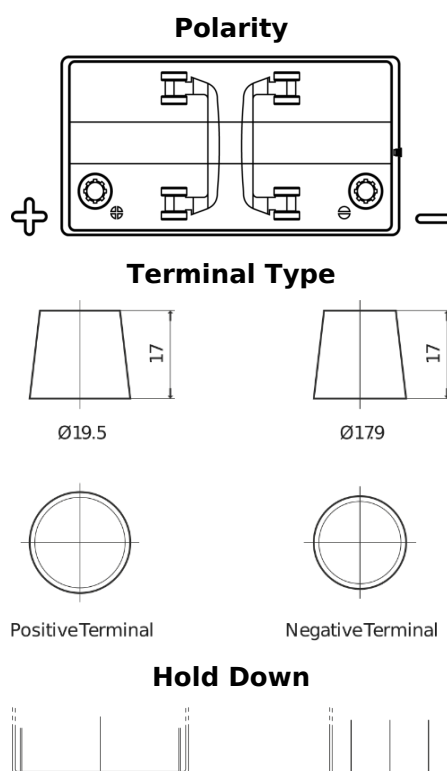

Product overview

Batteries for Marine and Leisure

Start EN850

| | |
|--------------------------------|---------------|
| Part number | EN850 |
| Technology | Flooded |
| EAN/GTIN | 3661024036078 |
| Voltage | 12 V |
| Capacity | 110.0 Ah |
| CCA | 750 A |
| MCA | 850 |
| Length | 349 mm |
| Width | 175 mm |
| Height | 235 mm |
| Box size | D02 |
| Polarity | ETN 1 |
| Terminal Type | EN taper post |
| Hold Down | B0 |
| Weights (subject of variation) | 25.40 kg |