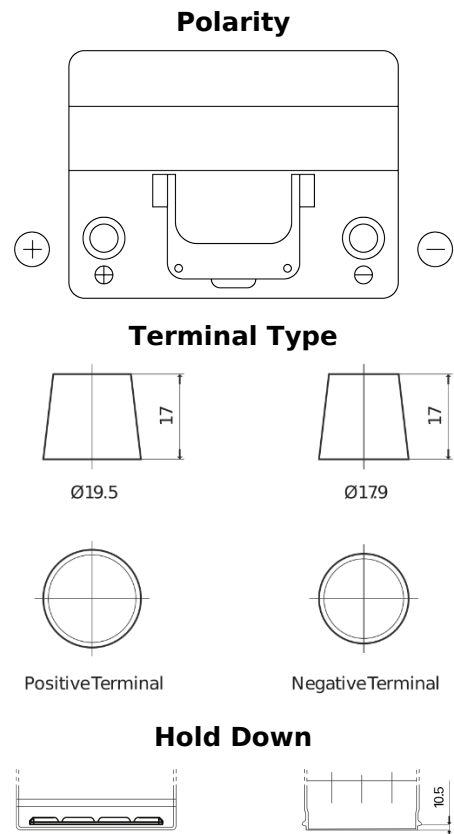

Product overview

Batteries for Cars

Technica TB605

Part number	TB605
Technology	Flooded
EAN/GTIN	3661024054423
Voltage	12 V
Capacity	60 Ah
CCA	480 A
Length	230 mm
Width	173 mm
Height	222 mm
Box size	D23
Polarity	ETN 1
Terminal Type	EN taper post
Hold Down	Korean B1
Weights (subject of variation)	14.60 kg